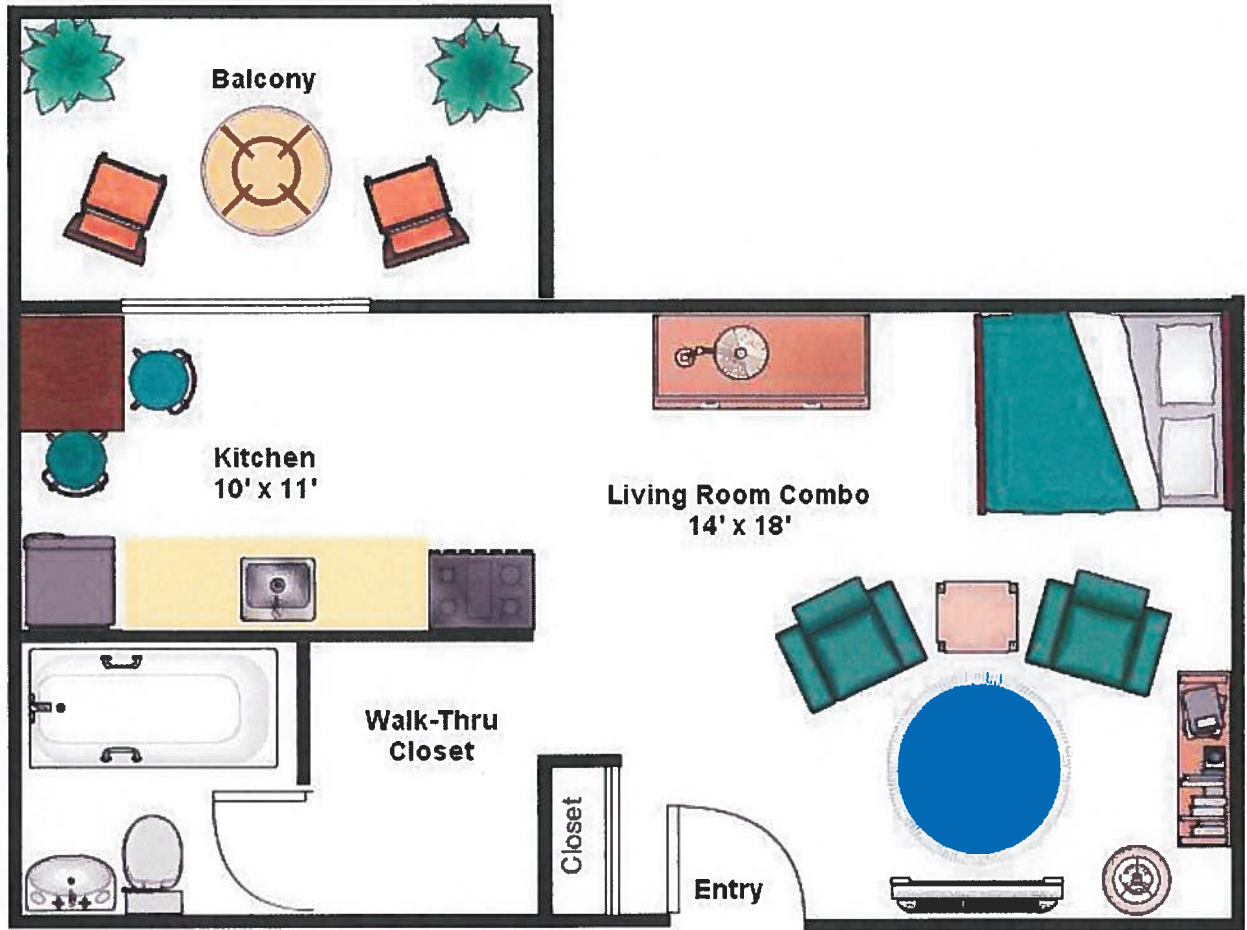

1 Bedroom/1 Bath

735 Square Feet

*Courtside Square Apartments & Suites*

**1 BEDROOM/ 1 BATH**  
**665 Square Feet**

*Courtside Square Apartments & Suites*

1 Bedroom/1 Bath

710 Square Feet

*Courtside Square Apartments & Suites*

2 Bedroom/ 1 Bath

895 Square Feet

*Courtside Square Apartments & Suites*

**Studio**

**470 Square Feet**

*Courtside Square Apartments & Suites*